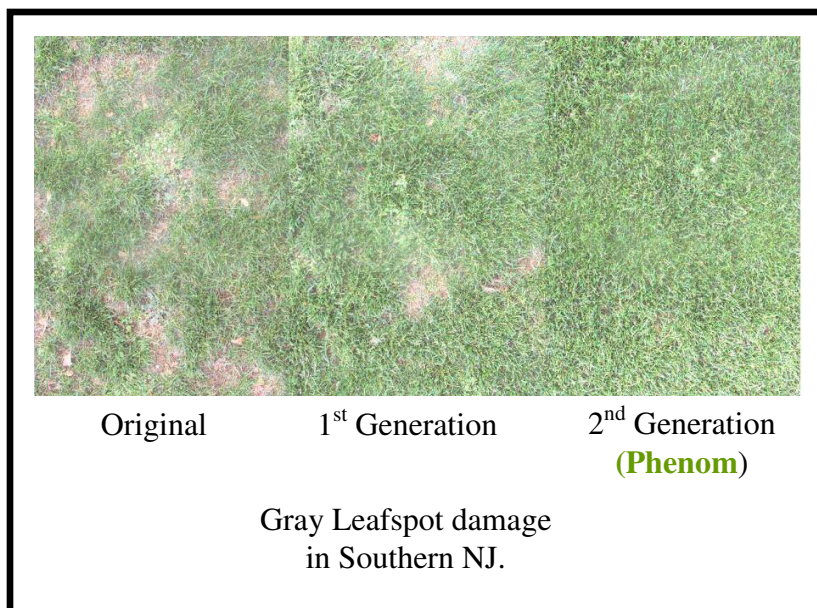

**Phenom** perennial ryegrass is the result of years of research and turf grass breeding. **Phenom** was bred out of top material and selected for Gray Leaf spot resistance. The photo to the right shows the progress that was made in the breeding. **Phenom** is a dark (similar to Amazing PRg) and dense variety with excellent turf quality. **Phenom** can be confidently recommend for many applications including golf course tees and fairways, sod farms, athletic fields and parks, and home lawns. **Phenom** works great in blends or mixes too!

### Agronomic Characteristics

- Top Rated Gray Leaf Spot Resistance
- Excellent Turf Quality
- Dark Green
- Dense, Uniform Growth Habit